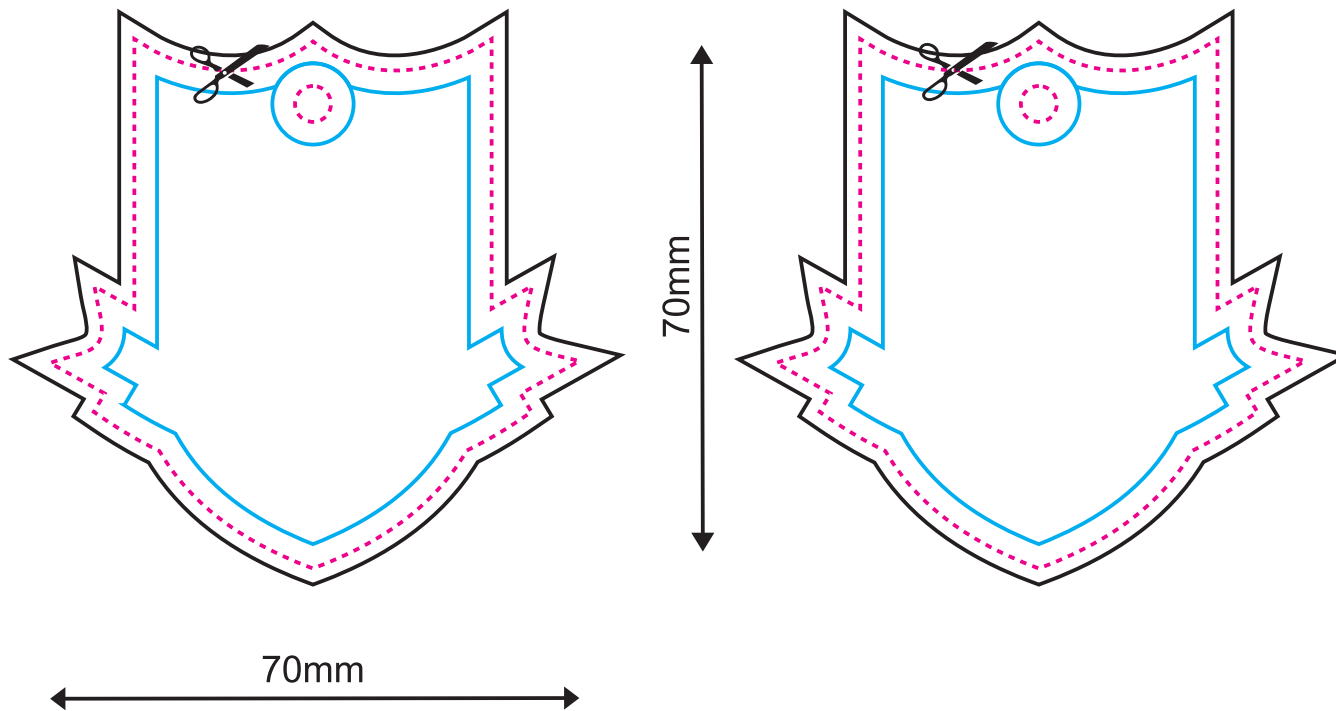

699

Die WerbeARTIKLER